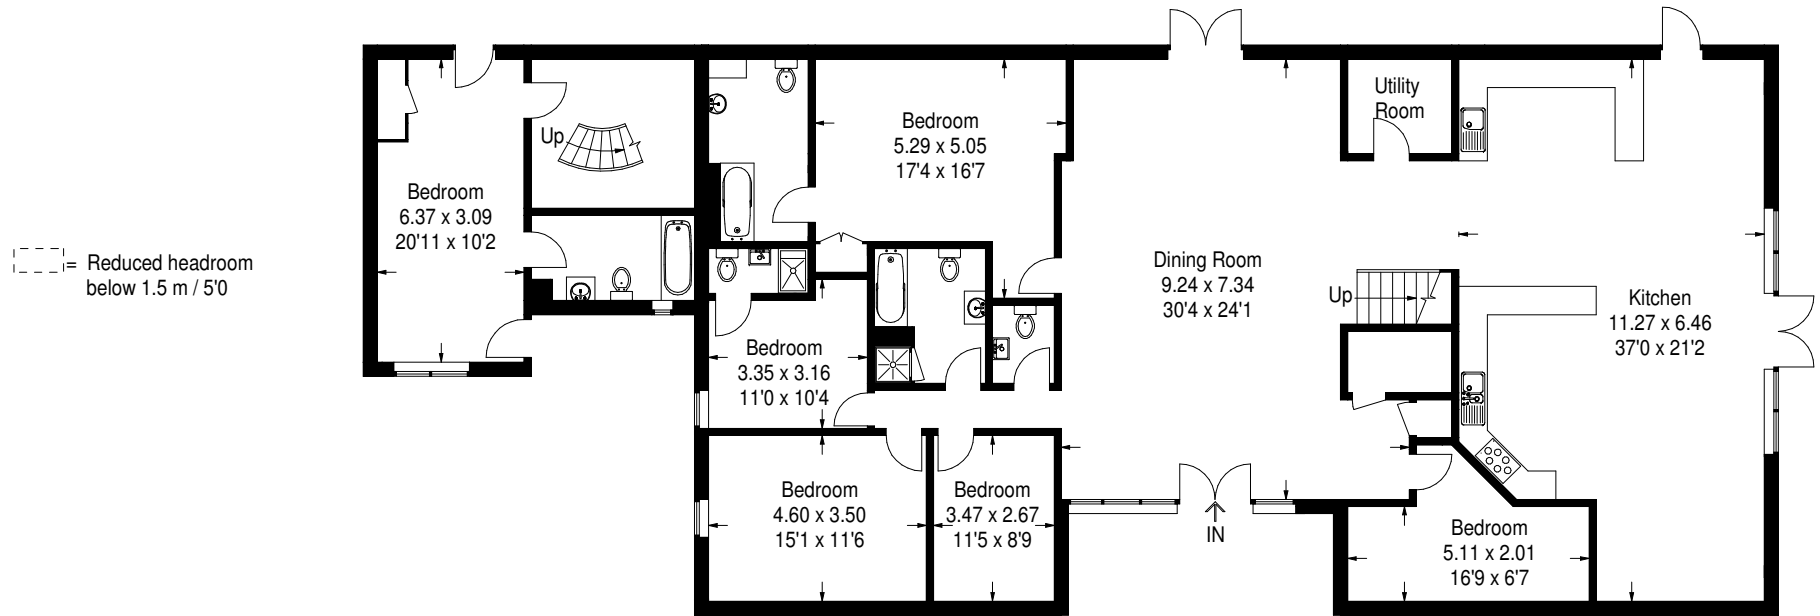

Great Higham Barn

Approximate Gross Internal Area (Excluding Void Space) = 463 sq m / 4984 sq ft

First Floor

Ground Floor