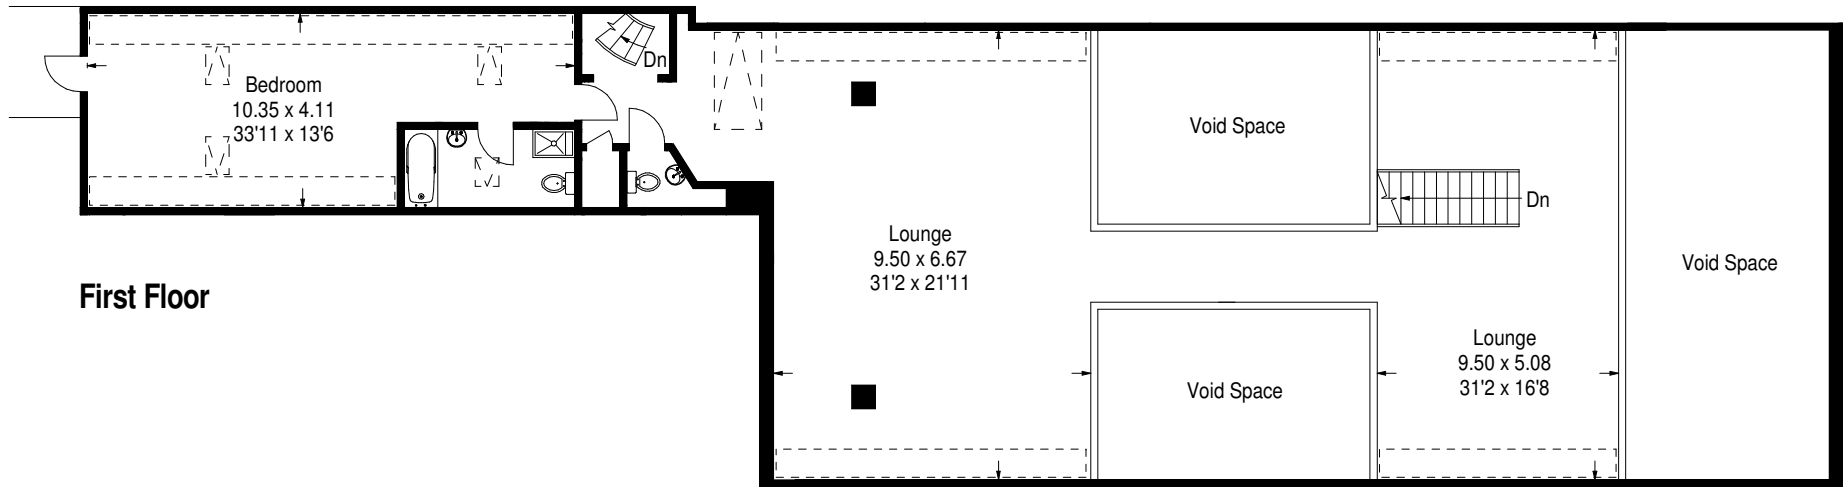

Great Higham Barn

Approximate Gross Internal Area (Excluding Void Space) = 463 sq m / 4984 sq ft

First Floor

Ground Floor