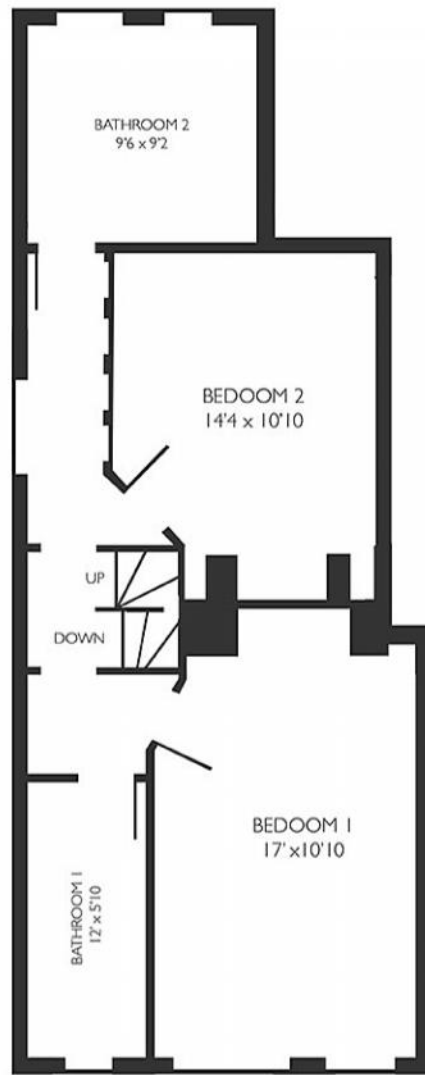

GROUND FLOOR

FIRST FLOOR

SECOND FLOOR

THE MINT IN RYE. APOX S INTERNAL FLOOR AREA 1700 SQUARE FEET.