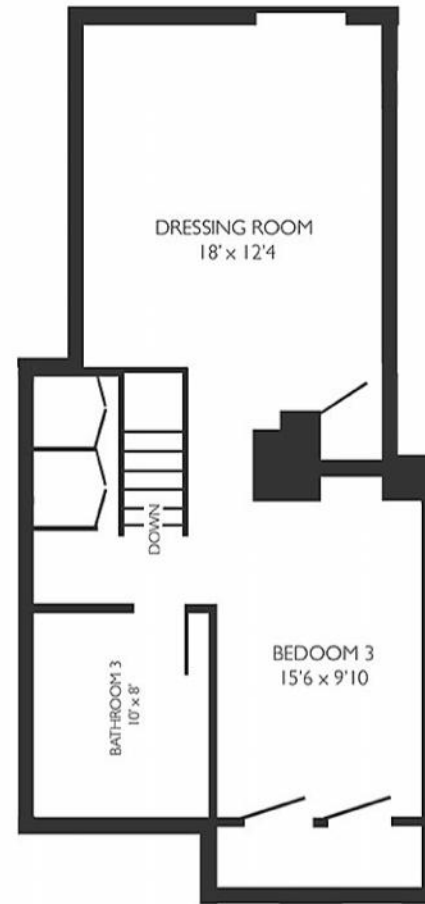

GROUND FLOOR

FIRST FLOOR

SECOND FLOOR

THE MINT IN RYE. APOX S INTERNAL FLOOR AREA 1700 SQUARE FEET.